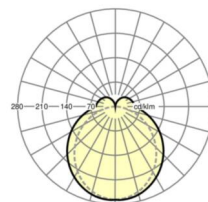

CHARACTERISTICS

Order number	19130004110
EAN number	4020863413133
Commodity code	94051190
Certification mark	IP 20, Protection class I, ENEC10 VDE, F, HACCP DIN10500/Food/IFS-application-related suitability/BRC, Indoor, CE
Impact resistance (IK rating)	IK03 (10°C bis 35°C)
Ambient temperatur	ta 10°C to 35°C
Warranty period	5 years
State funding programs	BEG - Federal funding for efficient buildings (valid only for Germany)

ELECTRICAL ENGINEERING

Controller	Electronic multi-lumen driver, 16-steps (1 pcs.)
System output	49W-27W
Mains voltage	230V/50Hz
Circuit breakers (inrush current)	18 pieces/B10, 30 pieces/B16, 31 pieces/C10, 51 pieces/C16
Energy efficiency class/light source	B

DEEP-LINK

<https://www.regiolux.de/en/article/19130004110>